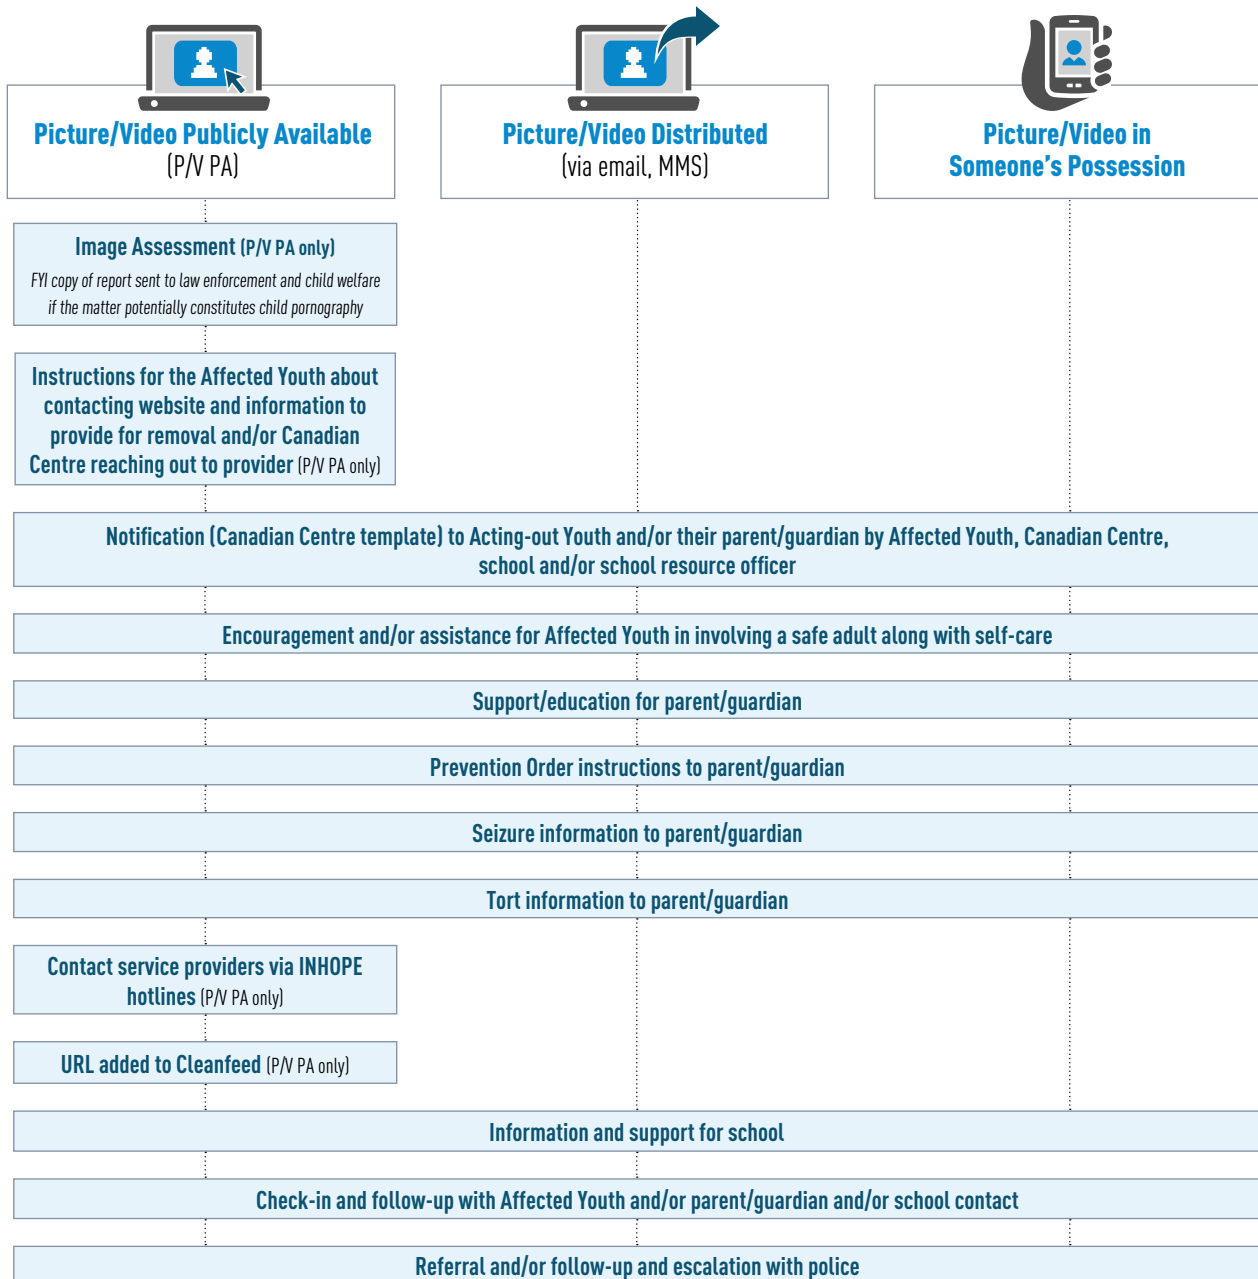

Supports Provided by the Canadian Centre for Intimate Images

The support provided by the Canadian Centre to an individual being impacted by the non-consensual distribution of an intimate/sexual image varies based on the age of the individual.

Under 18 Years:

Depending on the information provided (e.g., identifying information for Affected Youth or Acting-out Youth, intent behind production of the images, the location of the content, the extent of distribution, school information for Affected Youth or Acting-out Youth), the Canadian Centre may take any one or more of the following actions:

18 Years and Over:

Depending on the information provided, the Canadian Centre may take any one or more of the following actions: